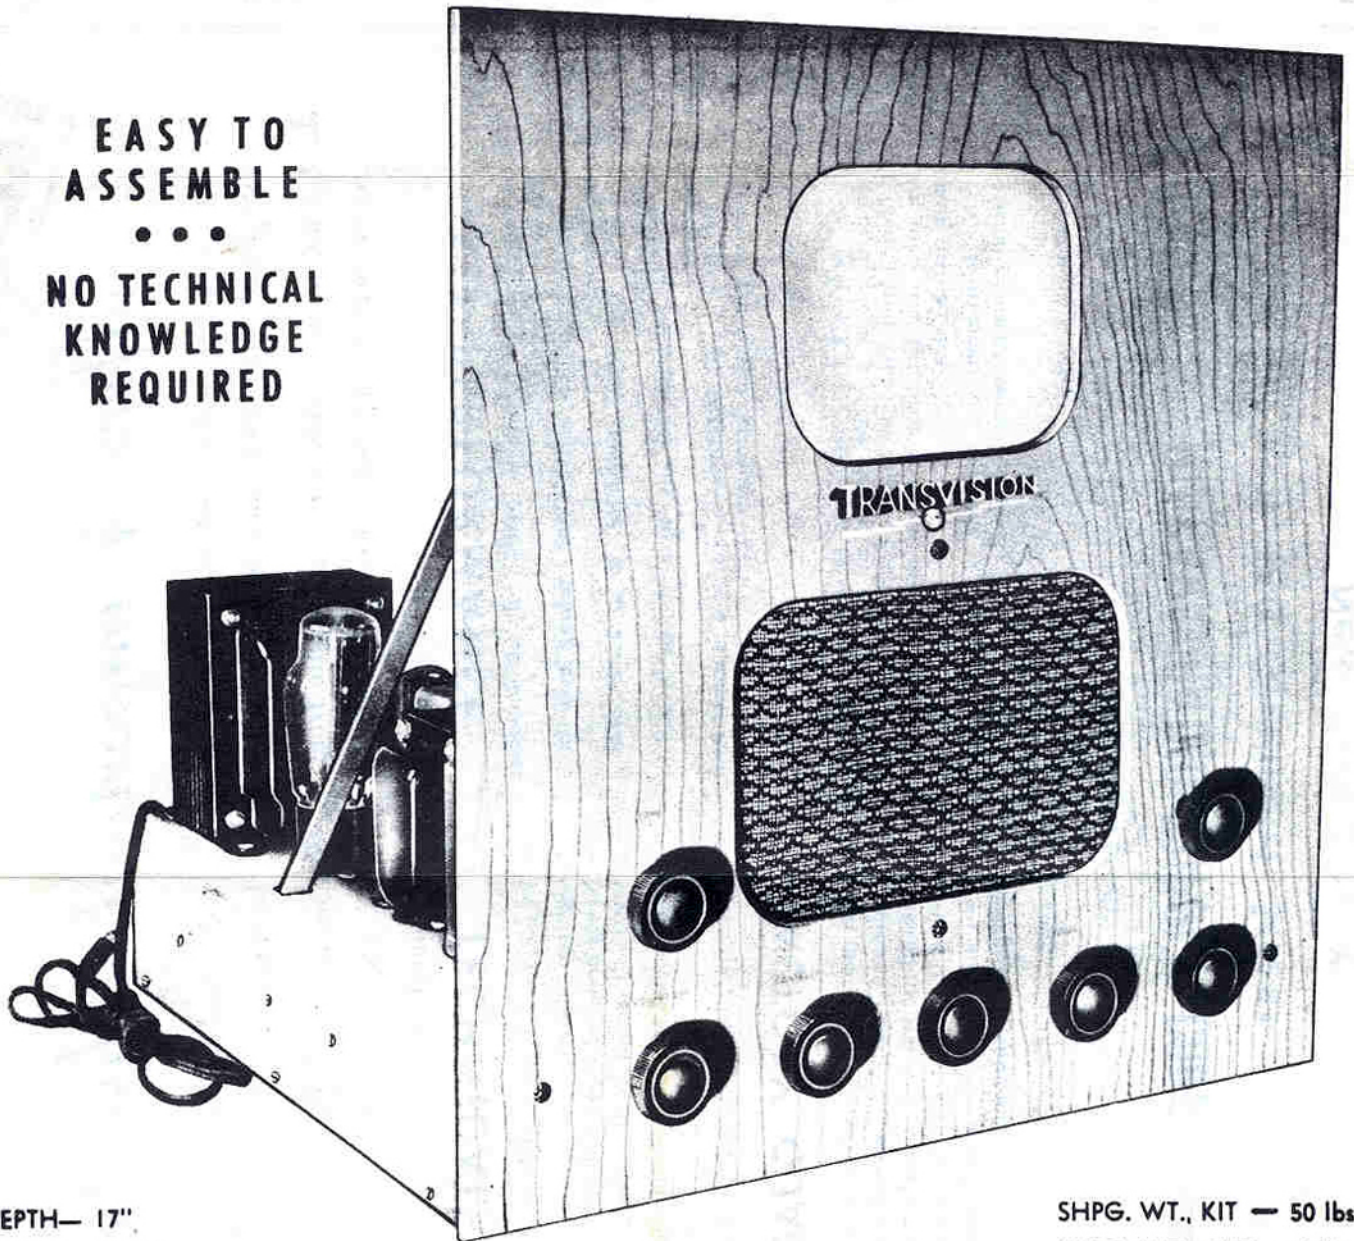

The TELEVISION KIT

by
TRANSVISION

ENGINEERED BY TELEVISION SPECIALISTS

EASY TO
ASSEMBLE

• • •
NO TECHNICAL
KNOWLEDGE
REQUIRED

DEPTH— 17"
WIDTH—17½"
HEIGHT—17¾"

SHPG. WT., KIT — 50 lbs.
SHPG. WT., ANT.— 6 lbs.
SHPG. WT., TUBE— 3 lbs.

MFD. BY **TRANSVISION** INC.

108 FOURTH STREET • NEW ROCHELLE, N. Y.

TRANSMISION

THIS NEW TELEVISION KIT

Offers you a High Quality TELEVISION RECEIVER

Easy-to-Assemble: No knowledge of television required. COMPLETE easy-to-follow INSTRUCTION SHEET gives you all the knowledge you need. This KIT INCLUDES SOUND, all component parts, and the following:—

1. Specially designed Television Antenna.
2. A \$30.00 Lectrovision seven-inch Picture Tube . . . plus All other tubes.
3. Pre-tuned R-F unit.
4. Finished front panel.
5. All solder and wire . . . and sixty feet of low loss lead-in cable.